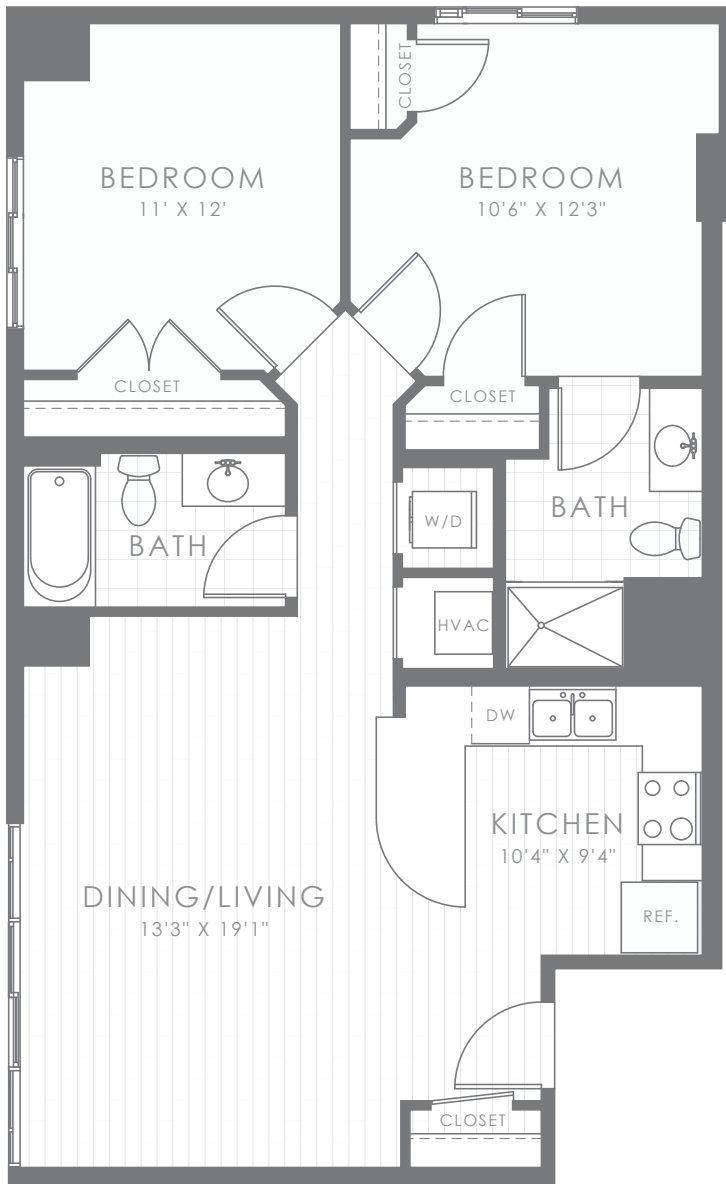

# Lyric

440K APARTMENTS

## APARTMENT P

2 BEDROOM / 2 BATH  
955 SQUARE FEET

**OFFICE**  
202.777.0740

**ADDRESS**  
440 K STREET, NW  
WASHINGTON, DC 20001

[LYRIC440.COM](http://LYRIC440.COM)

All dimensions and square footage are approximate. Pricing subject to change at any time.