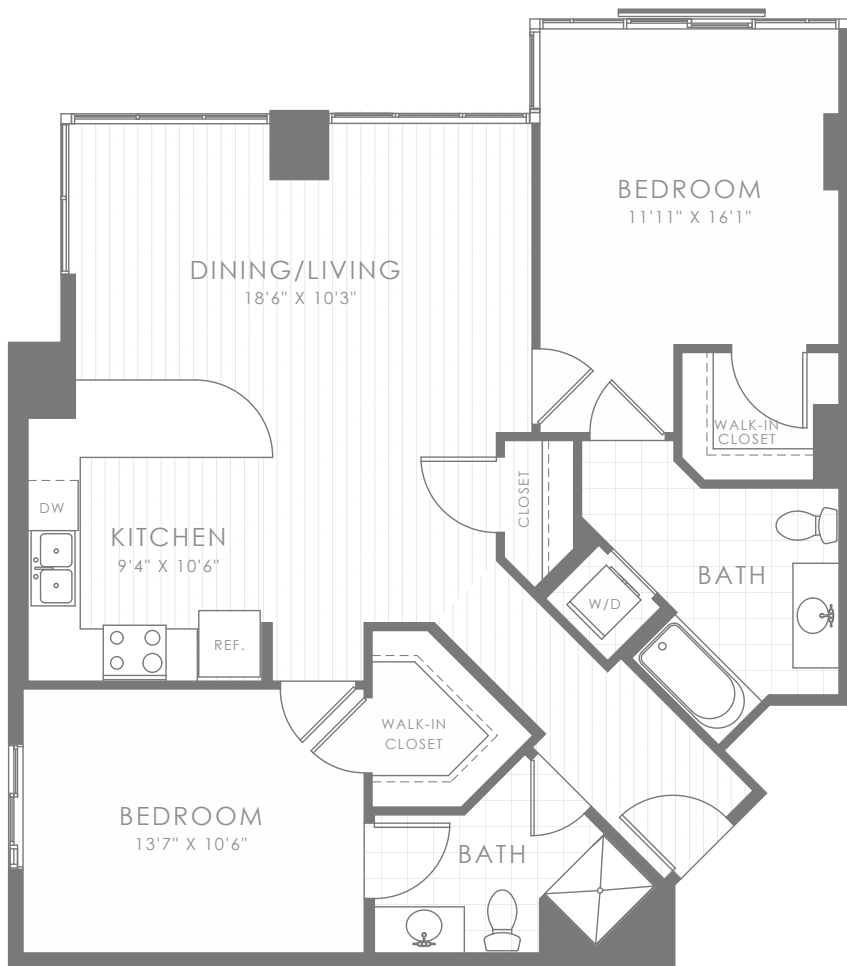

APARTMENT O

2 BEDROOM / 2 BATH
1,120 SQUARE FEET

FLOORS 3, 6, 9, 12

OFFICE
202.777.0740

ADDRESS
440 K STREET, NW
WASHINGTON, DC 20001

LYRIC440.COM