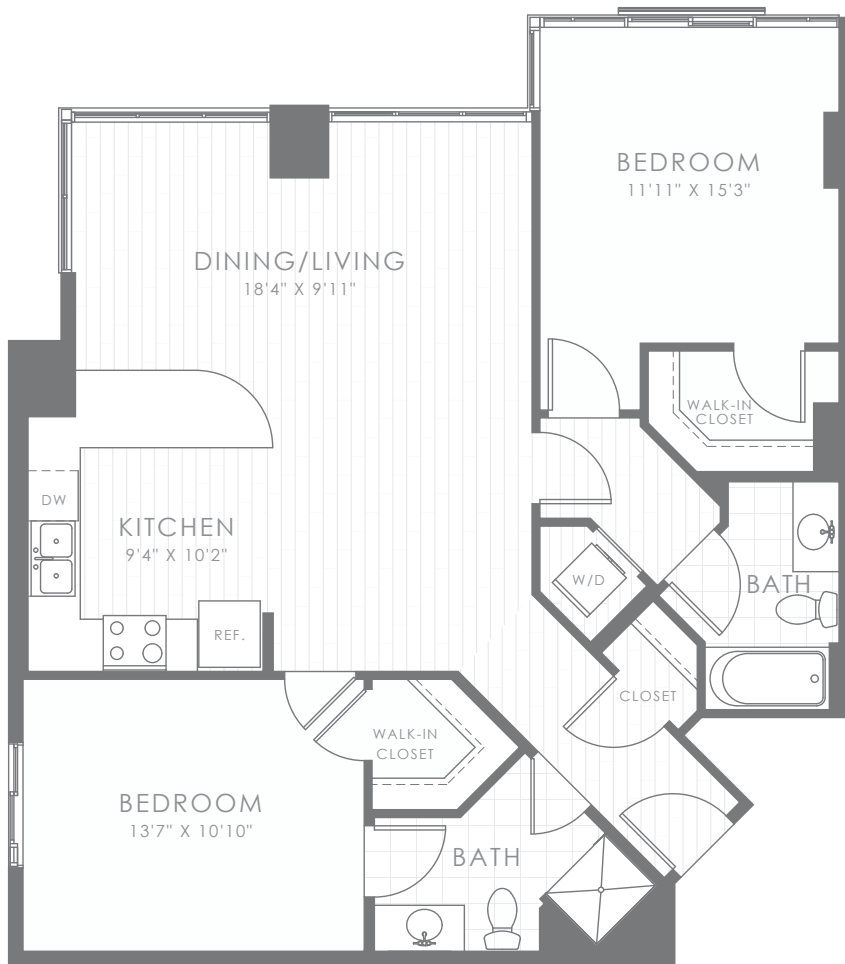

# Lyric

440K APARTMENTS

## APARTMENT N

2 BEDROOM / 2 BATH  
1,120 SQUARE FEET

FLOORS 4-5, 7-8,  
10-11, 13-14

**OFFICE**  
202.777.0740

**ADDRESS**  
440 K STREET, NW  
WASHINGTON, DC 20001

[LYRIC440.COM](http://LYRIC440.COM)

All dimensions and square footage are approximate. Pricing subject to change at any time.

    
MOUNT VERNON PLACE