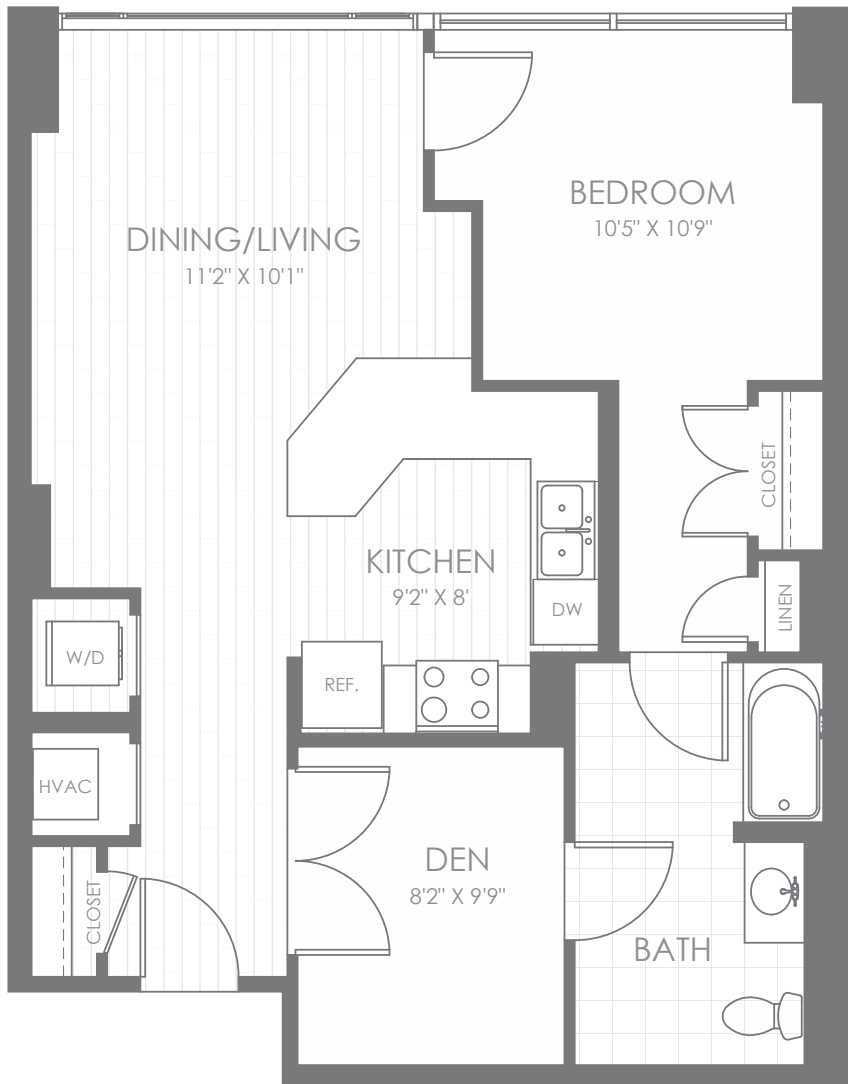

Lyric

440K APARTMENTS

APARTMENT M

1 BEDROOM / 1 BATH / DEN
812 SQUARE FEET

\$ _____ DATE _____

FLOOR 2

OFFICE
202.777.0740

ADDRESS
440 K STREET, NW
WASHINGTON, DC 20001

LYRIC440.COM

All dimensions and square footage are approximate. Pricing subject to change at any time.