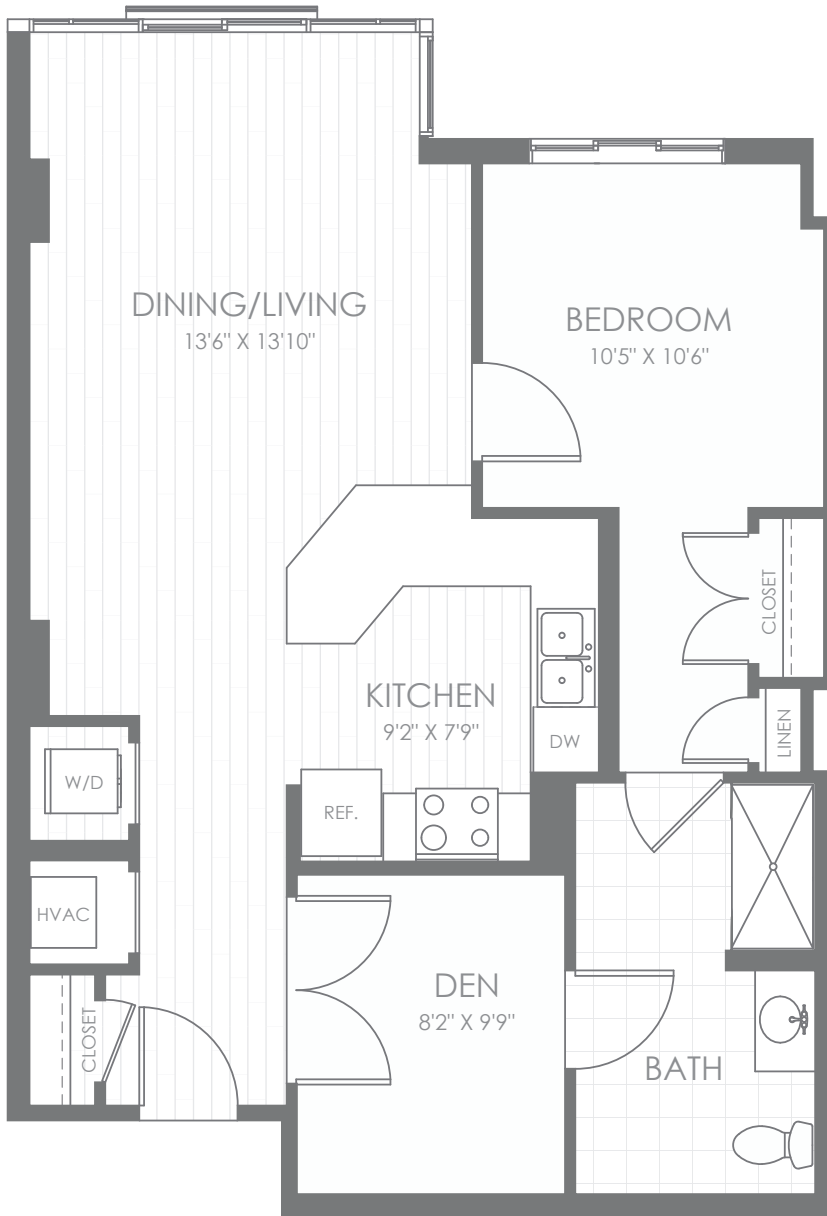

# Lyric

440K APARTMENTS

## APARTMENT L

1 BEDROOM / 1 BATH / DEN  
858 SQUARE FEET

\$ \_\_\_\_\_ DATE \_\_\_\_\_

FLOORS 5, 11 (RM. 03)  
FLOOR 8 (RM. 04)

**OFFICE**  
202.777.0740

**ADDRESS**  
440 K STREET, NW  
WASHINGTON, DC 20001

[LYRIC440.COM](http://LYRIC440.COM)

All dimensions and square footage are approximate. Pricing subject to change at any time.

    
MOUNT VERNON PLACE