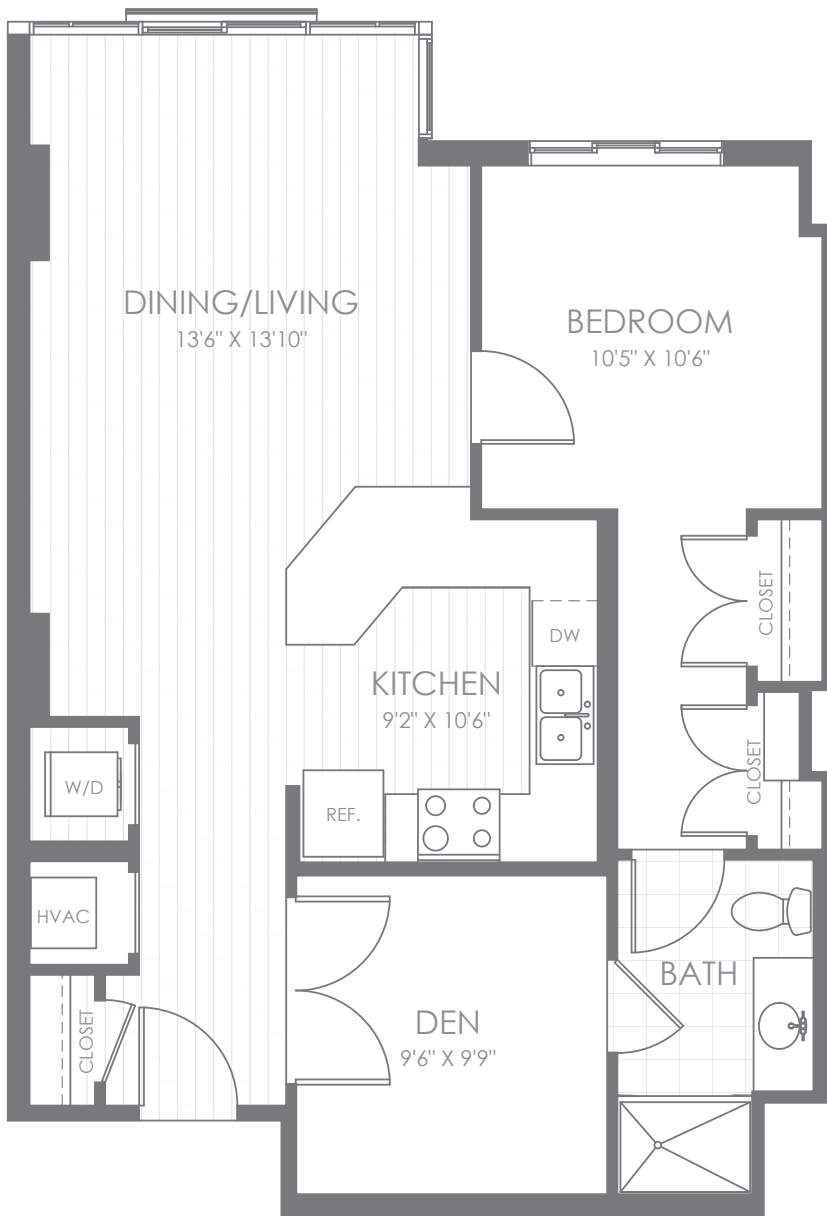

APARTMENT K

1 BEDROOM / 1 BATH / DEN
858 SQUARE FEET

\$ _____ DATE _____

FLOOR 2 (RM. 03)

FLOORS 3-4, 6-10, 12-14
(RM. 03)

FLOORS 3-7, 9-14
(RM. 04)

OFFICE
202.777.0740

ADDRESS
440 K STREET, NW
WASHINGTON, DC 20001