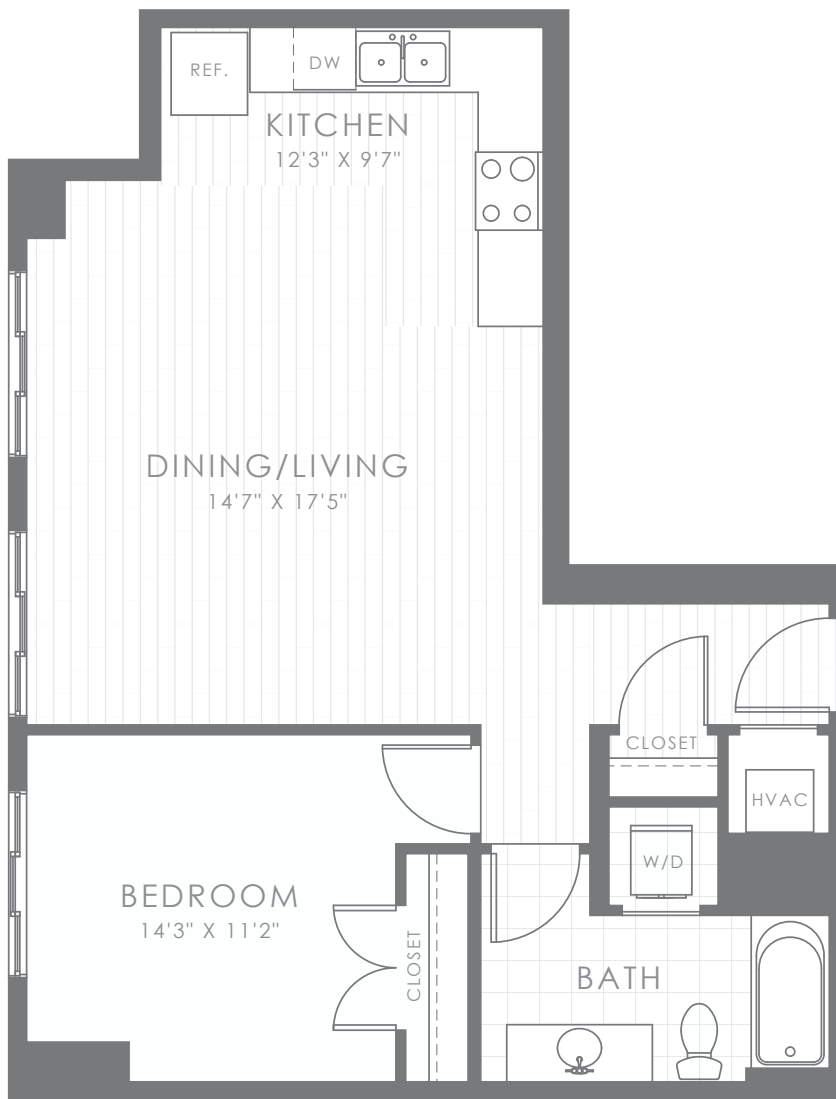

APARTMENT H

1 BEDROOM / 1 BATH
758 SQUARE FEET

FLOORS 3-14

OFFICE
202.777.0740

ADDRESS
440 K STREET, NW
WASHINGTON, DC 20001

LYRIC440.COM