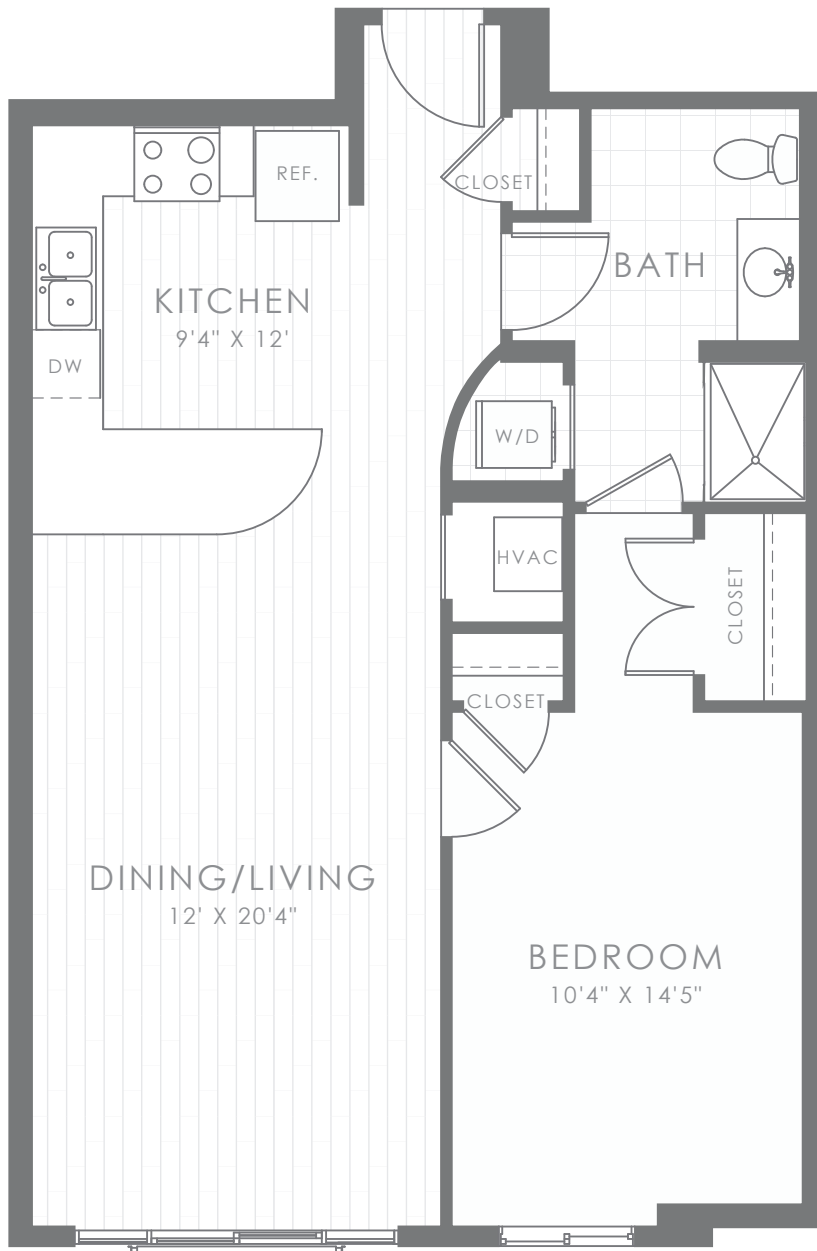

APARTMENT G

1 BEDROOM / 1 BATH
792 SQUARE FEET

FLOOR 2

FLOORS 3, 5-9, 11-14

OFFICE
202.777.0740

ADDRESS
440 K STREET, NW
WASHINGTON, DC 20001

LYRIC440.COM