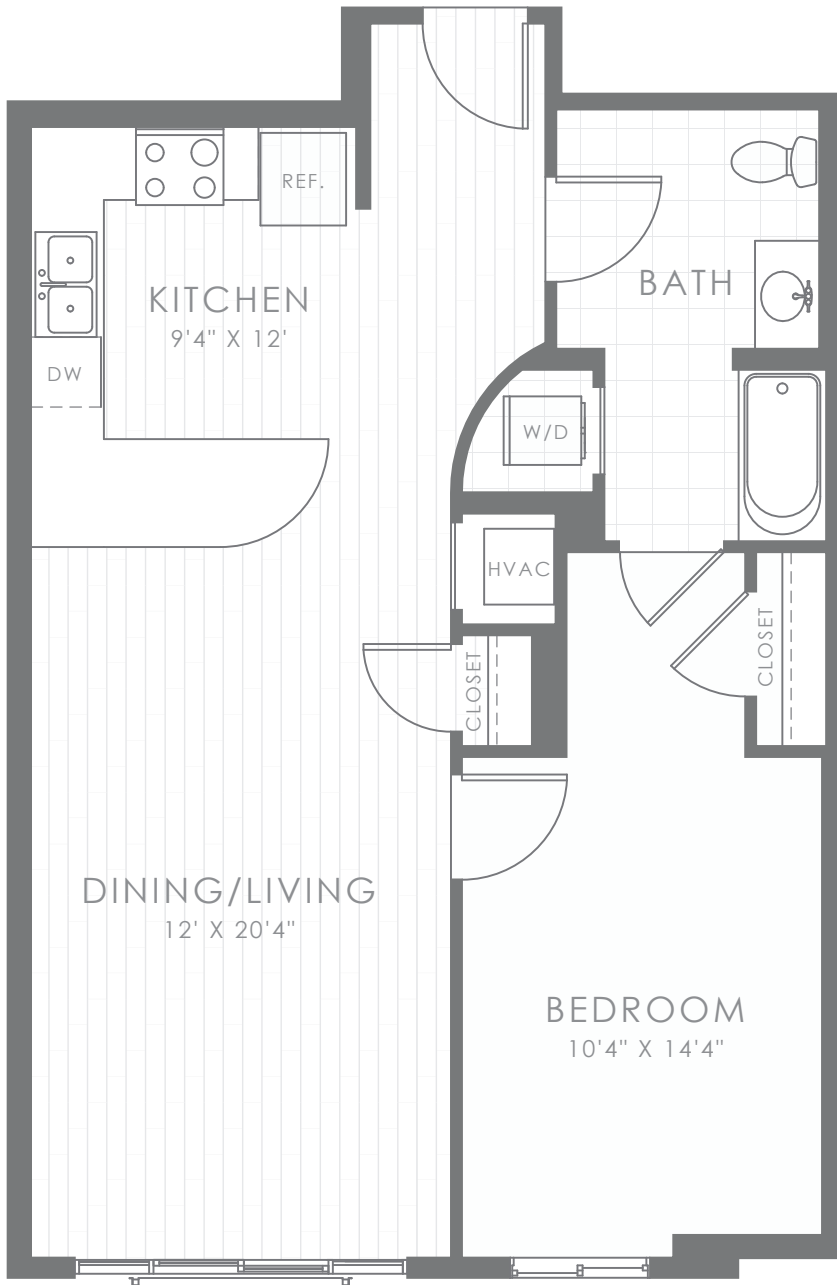

APARTMENT G1

1 BEDROOM / 1 BATH
792 SQUARE FEET

FLOORS 4, 10

OFFICE
202.777.0740

ADDRESS
440 K STREET, NW
WASHINGTON, DC 20001

LYRIC440.COM