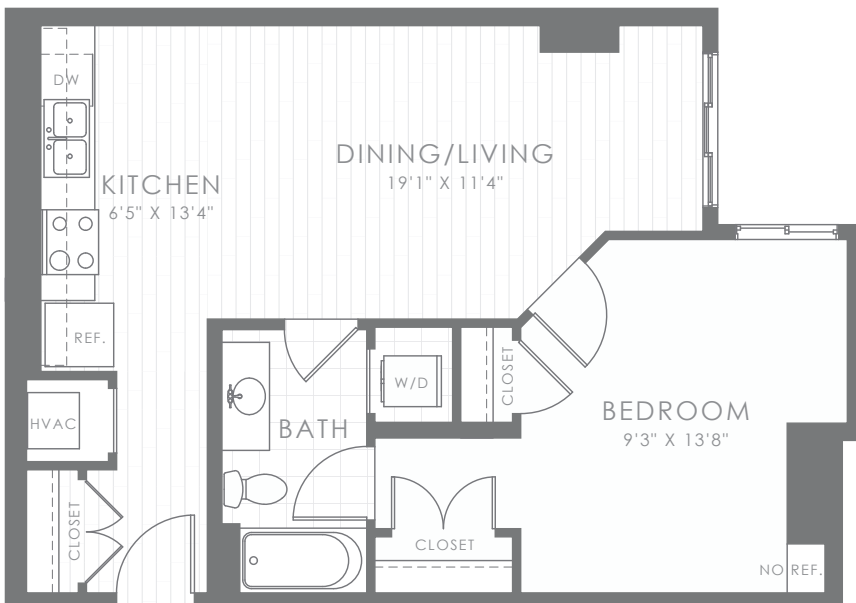

Lyric

440K APARTMENTS

APARTMENT F

1 BEDROOM / 1 BATH
696 SQUARE FEET

FLOOR 2

FLOORS 3-14

OFFICE
202.777.0740

ADDRESS
440 K STREET, NW
WASHINGTON, DC 20001

LYRIC440.COM

All dimensions and square footage are approximate. Pricing subject to change at any time.

MOUNT VERNON PLACE   