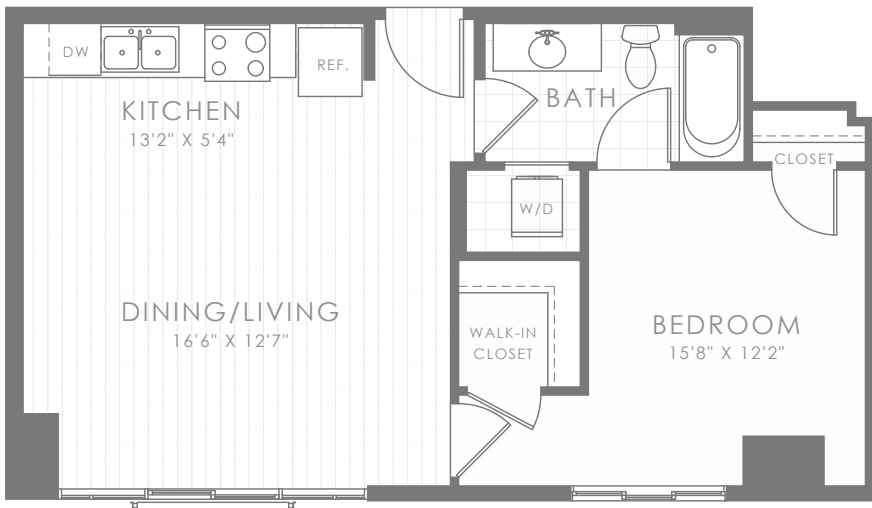

APARTMENT C

1 BEDROOM / 1 BATH
621 SQUARE FEET

FLOOR 2

FLOORS 3-14

OFFICE
202.777.0740

ADDRESS
440 K STREET, NW
WASHINGTON, DC 20001

LYRIC440.COM