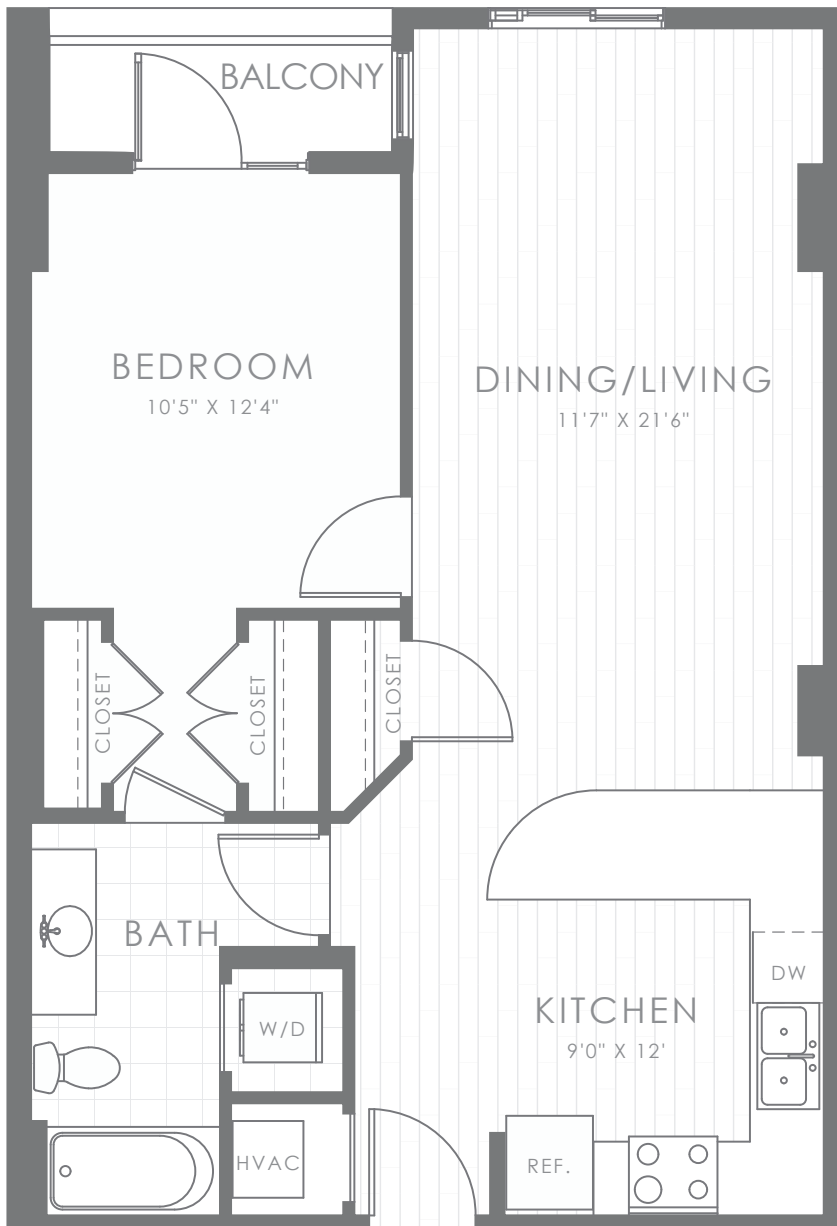

# Lyric

440K APARTMENTS

## APARTMENT B

1 BEDROOM / 1 BATH  
756 SQUARE FEET

FLOOR 2

FLOORS 3-14

**OFFICE**  
202.777.0740

**ADDRESS**  
440 K STREET, NW  
WASHINGTON, DC 20001

[LYRIC440.COM](http://LYRIC440.COM)

All dimensions and square footage are approximate. Pricing subject to change at any time.