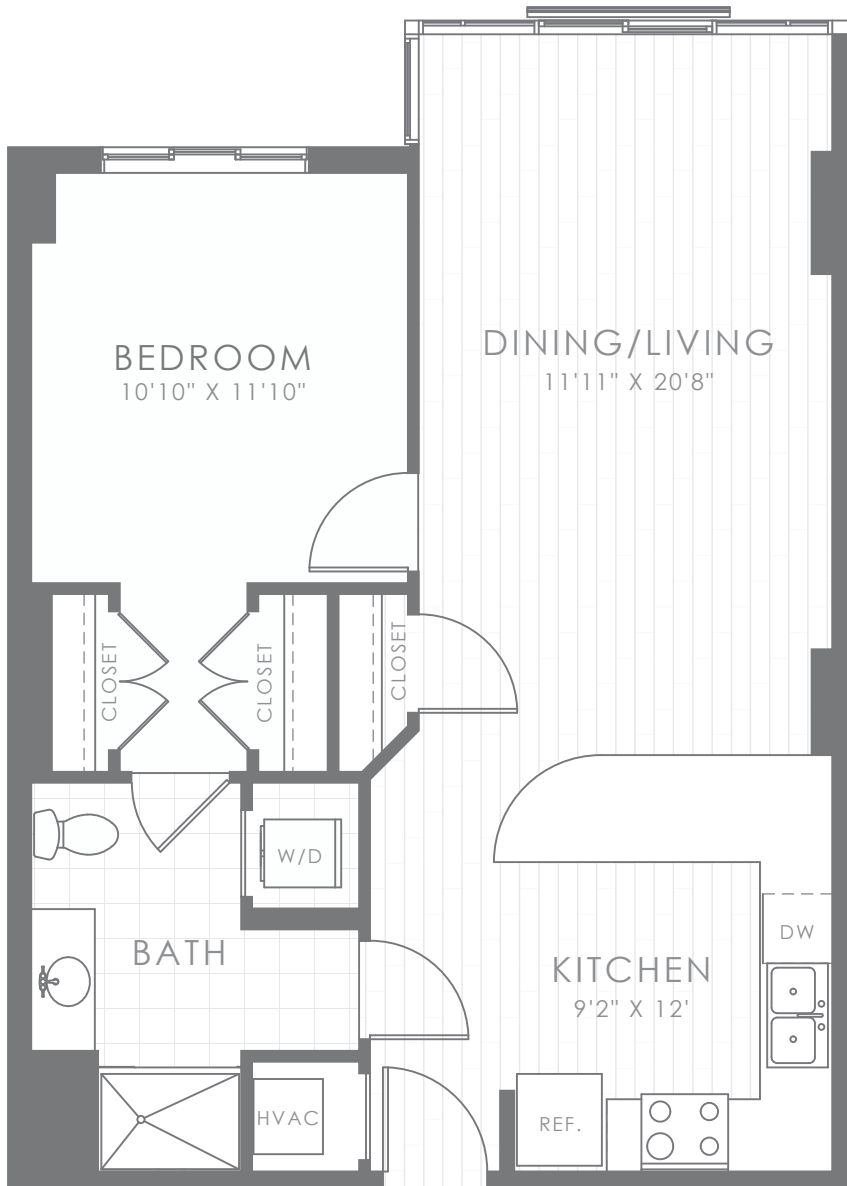

Lyric

440K APARTMENTS

APARTMENT A

1 BEDROOM / 1 BATH
758 SQUARE FEET

FLOORS 3-14

OFFICE
202.777.0740

ADDRESS
440 K STREET, NW
WASHINGTON, DC 20001

LYRIC440.COM

All dimensions and square footage are approximate. Pricing subject to change at any time.

MOUNT VERNON PLACE   