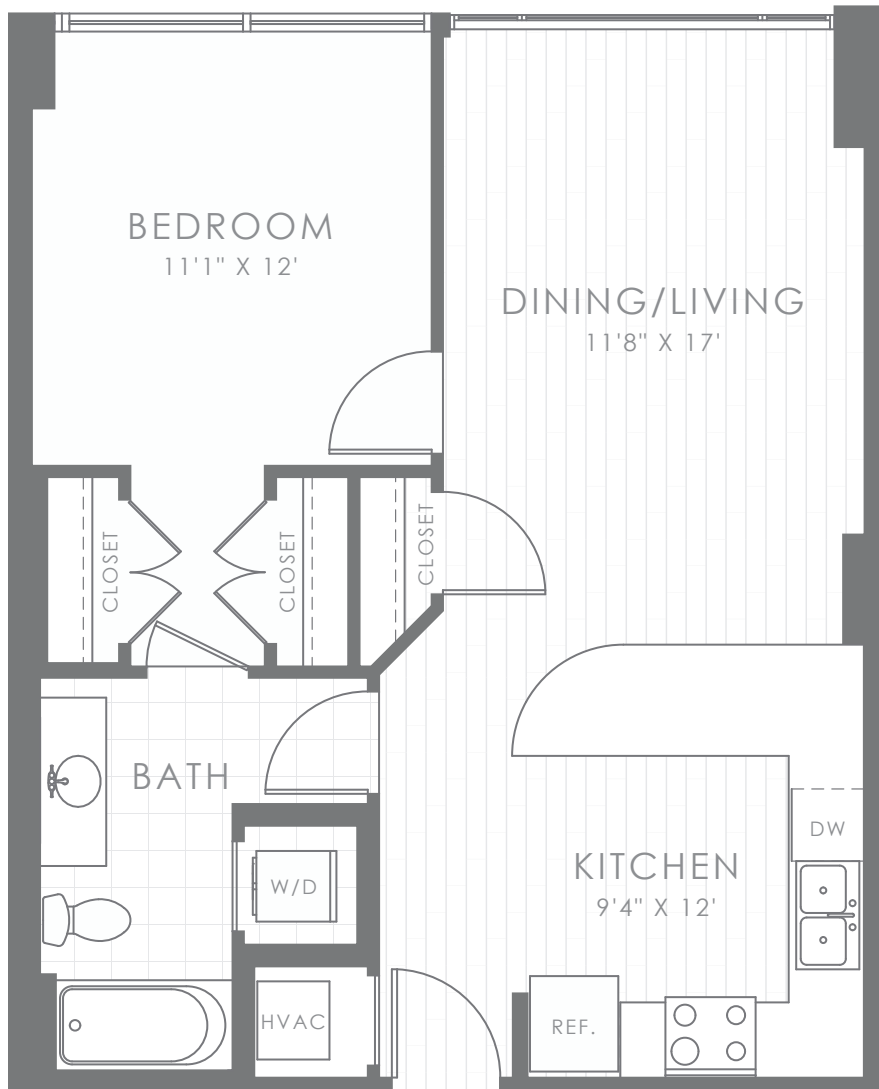

APARTMENT A2

1 BEDROOM / 1 BATH
712 SQUARE FEET

FLOOR 2

OFFICE
202.777.0740

ADDRESS
440 K STREET, NW
WASHINGTON, DC 20001

LYRIC440.COM