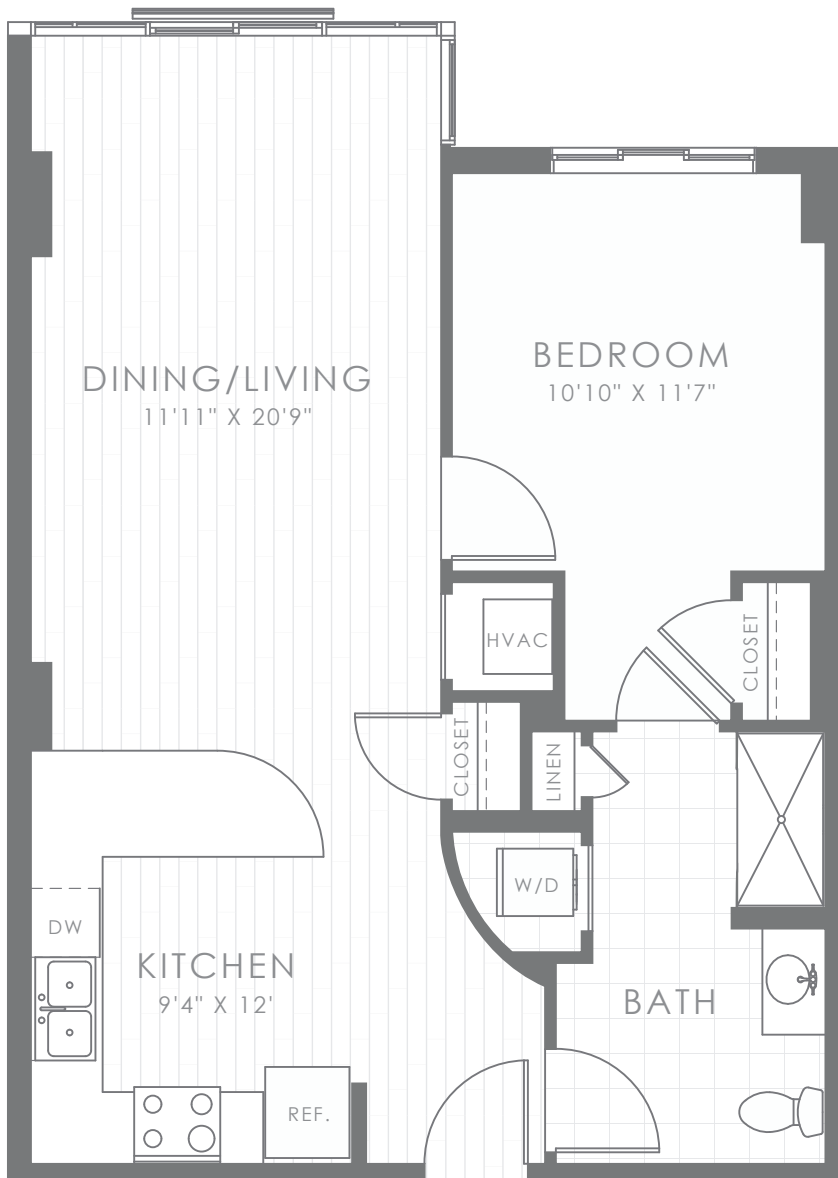

APARTMENT A1

1 BEDROOM / 1 BATH
758 SQUARE FEET

FLOOR 2

FLOORS 3-14

OFFICE
202.777.0740

ADDRESS
440 K STREET, NW
WASHINGTON, DC 20001

LYRIC440.COM